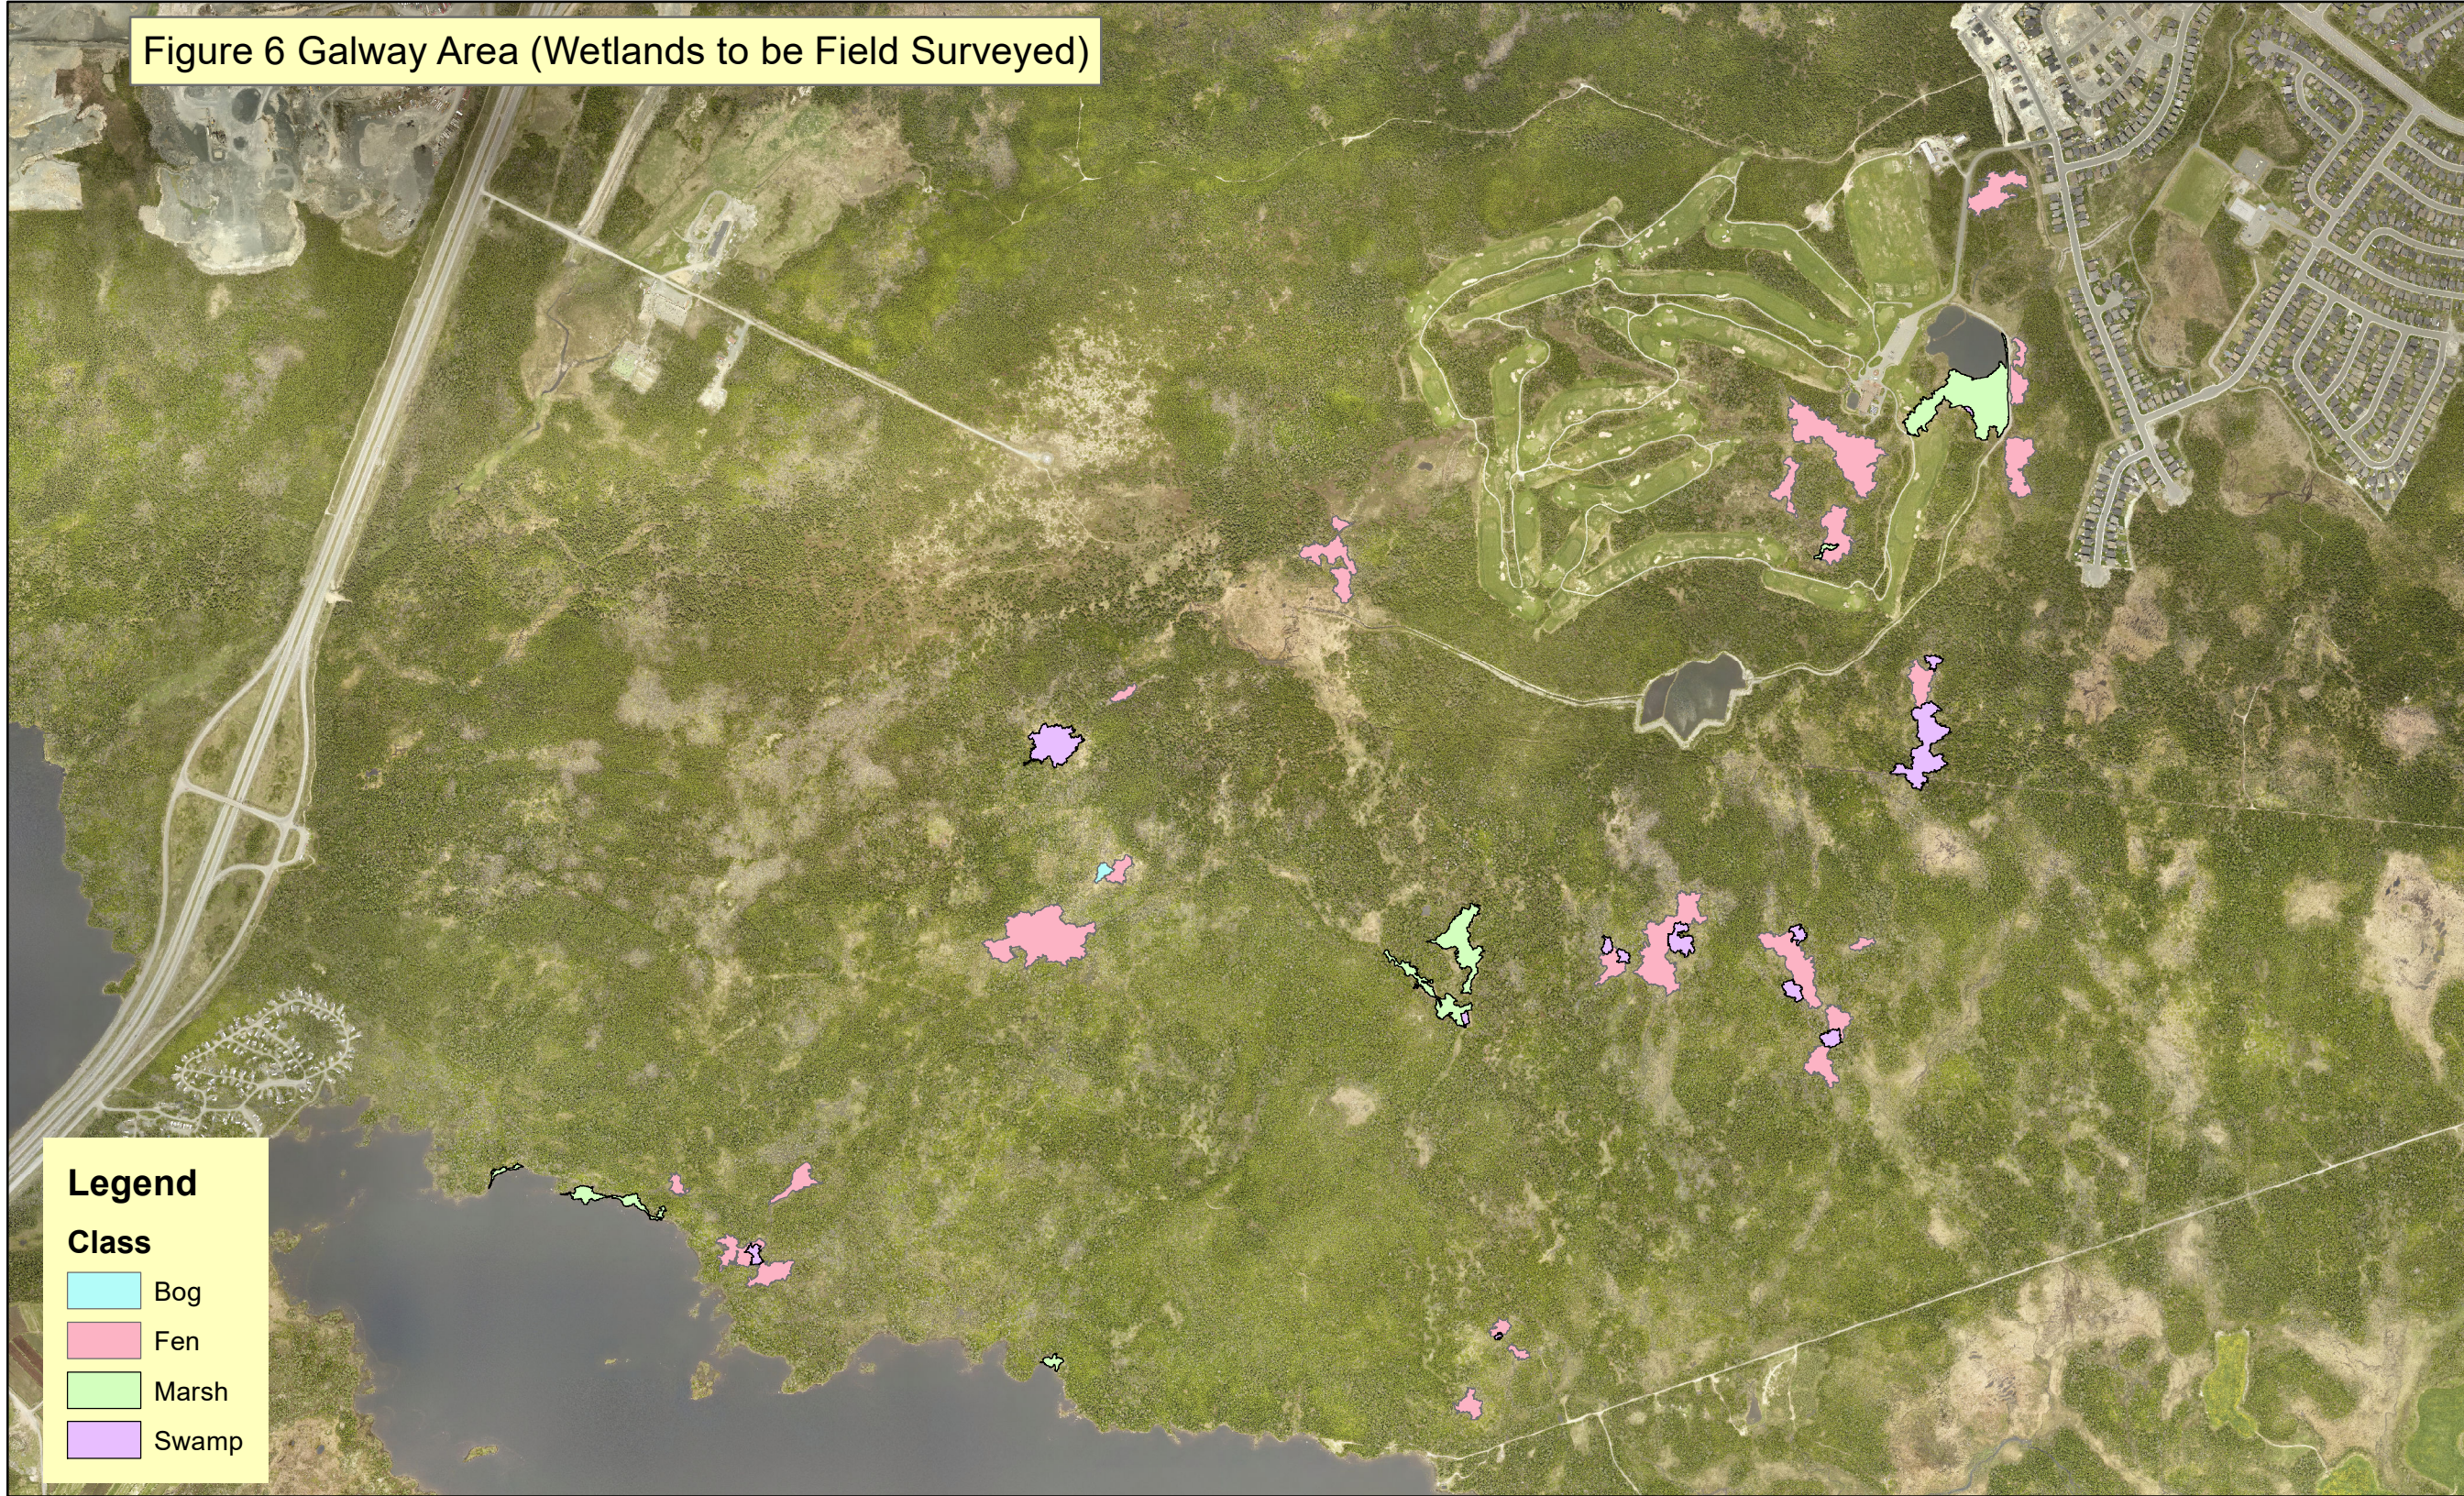

Figure 6 Galway Area (Wetlands to be Field Surveyed)

Legend

Class

-  Bog
-  Fen
-  Marsh
-  Swamp