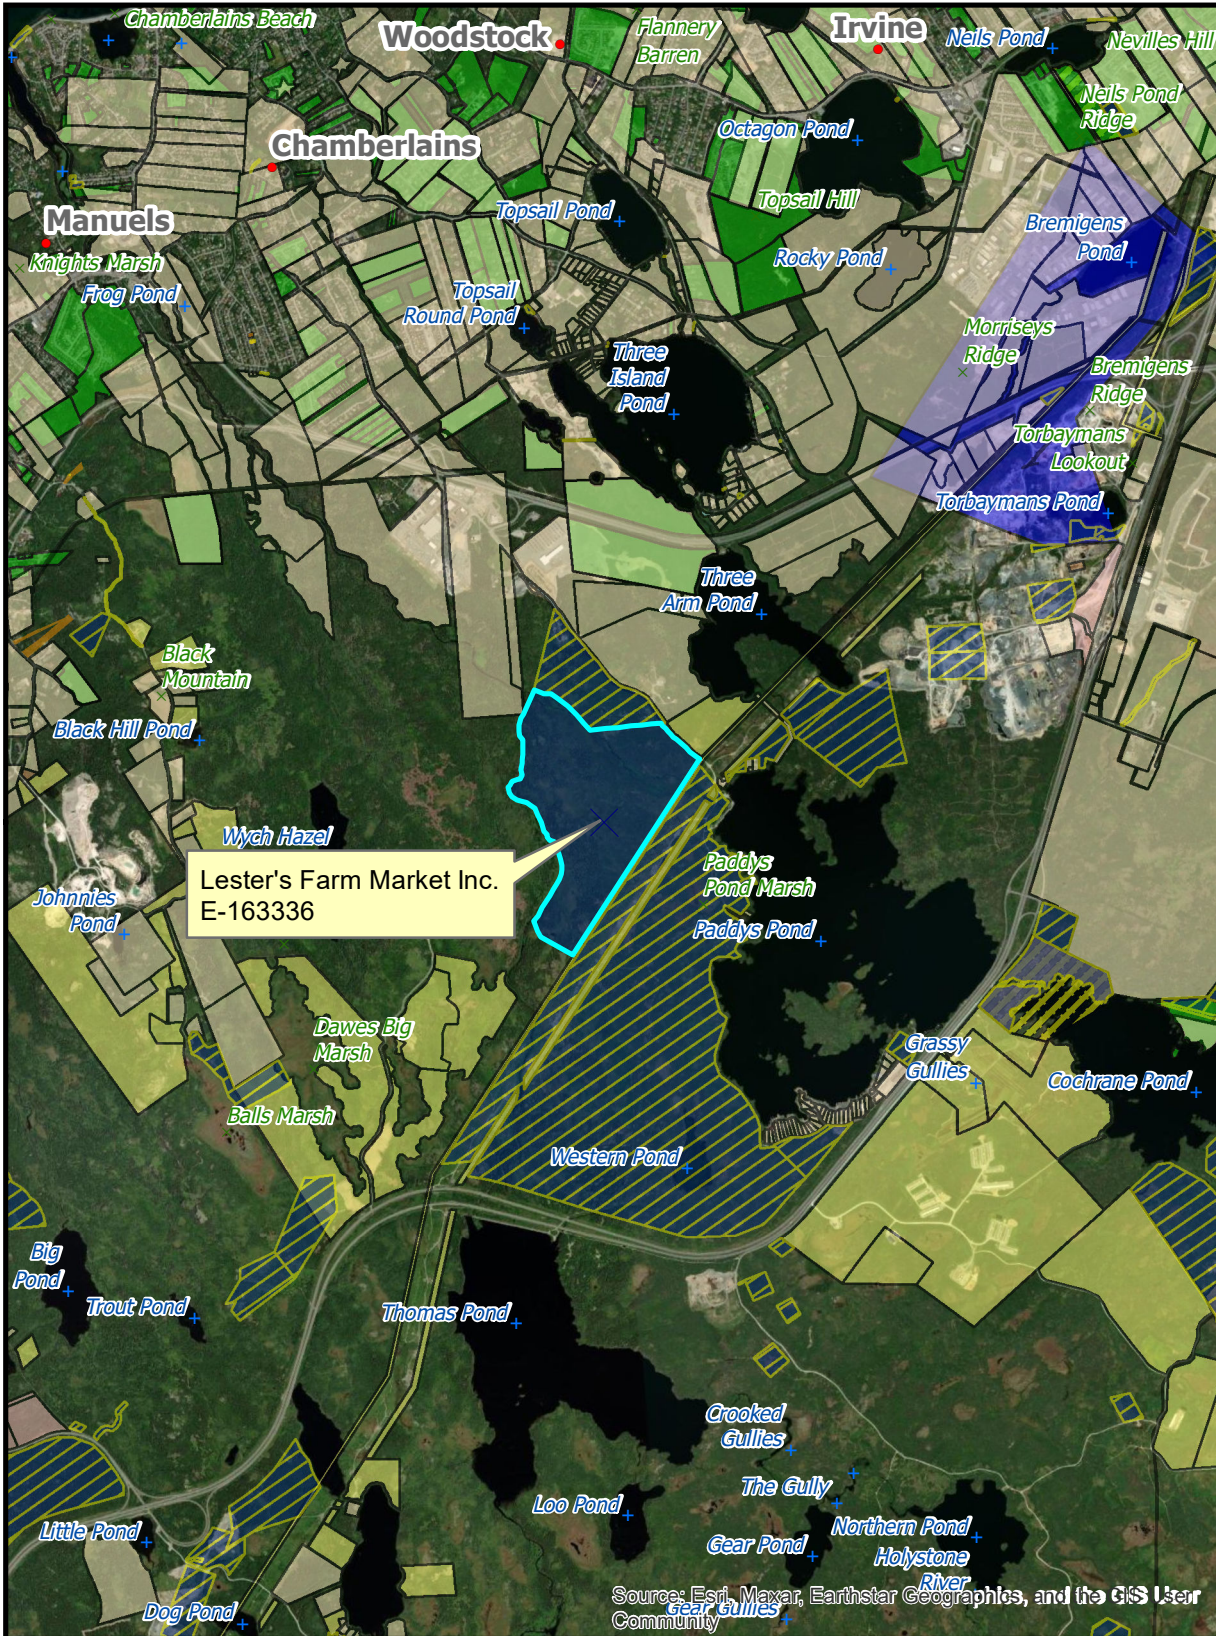

Department of Fisheries, Forestry and Agriculture Crown Lands Division

NOTE TO USERS

The information on this map was compiled from land surveys registered in the Crown Lands Registry.

Since the Registry does not contain information within the Province, the information depicted cannot be considered complete.

The boundary lines shown are intended to be used as an index to land titles issued by the Crown. The accuracy of the plot is not sufficient for measurement purposes and does not guarantee title.

Users finding any errors or omissions on this map sheet are asked to contact the Crown Lands Inquiries Line by telephone at 1-833-891-3249 or by email at CrownLandsInfo@gov.nl.ca.

Source: Esri, Maxar, Earthstar Geographics, and the GIS User Community

Scale 1:50,000

Compiled on November 20, 2024