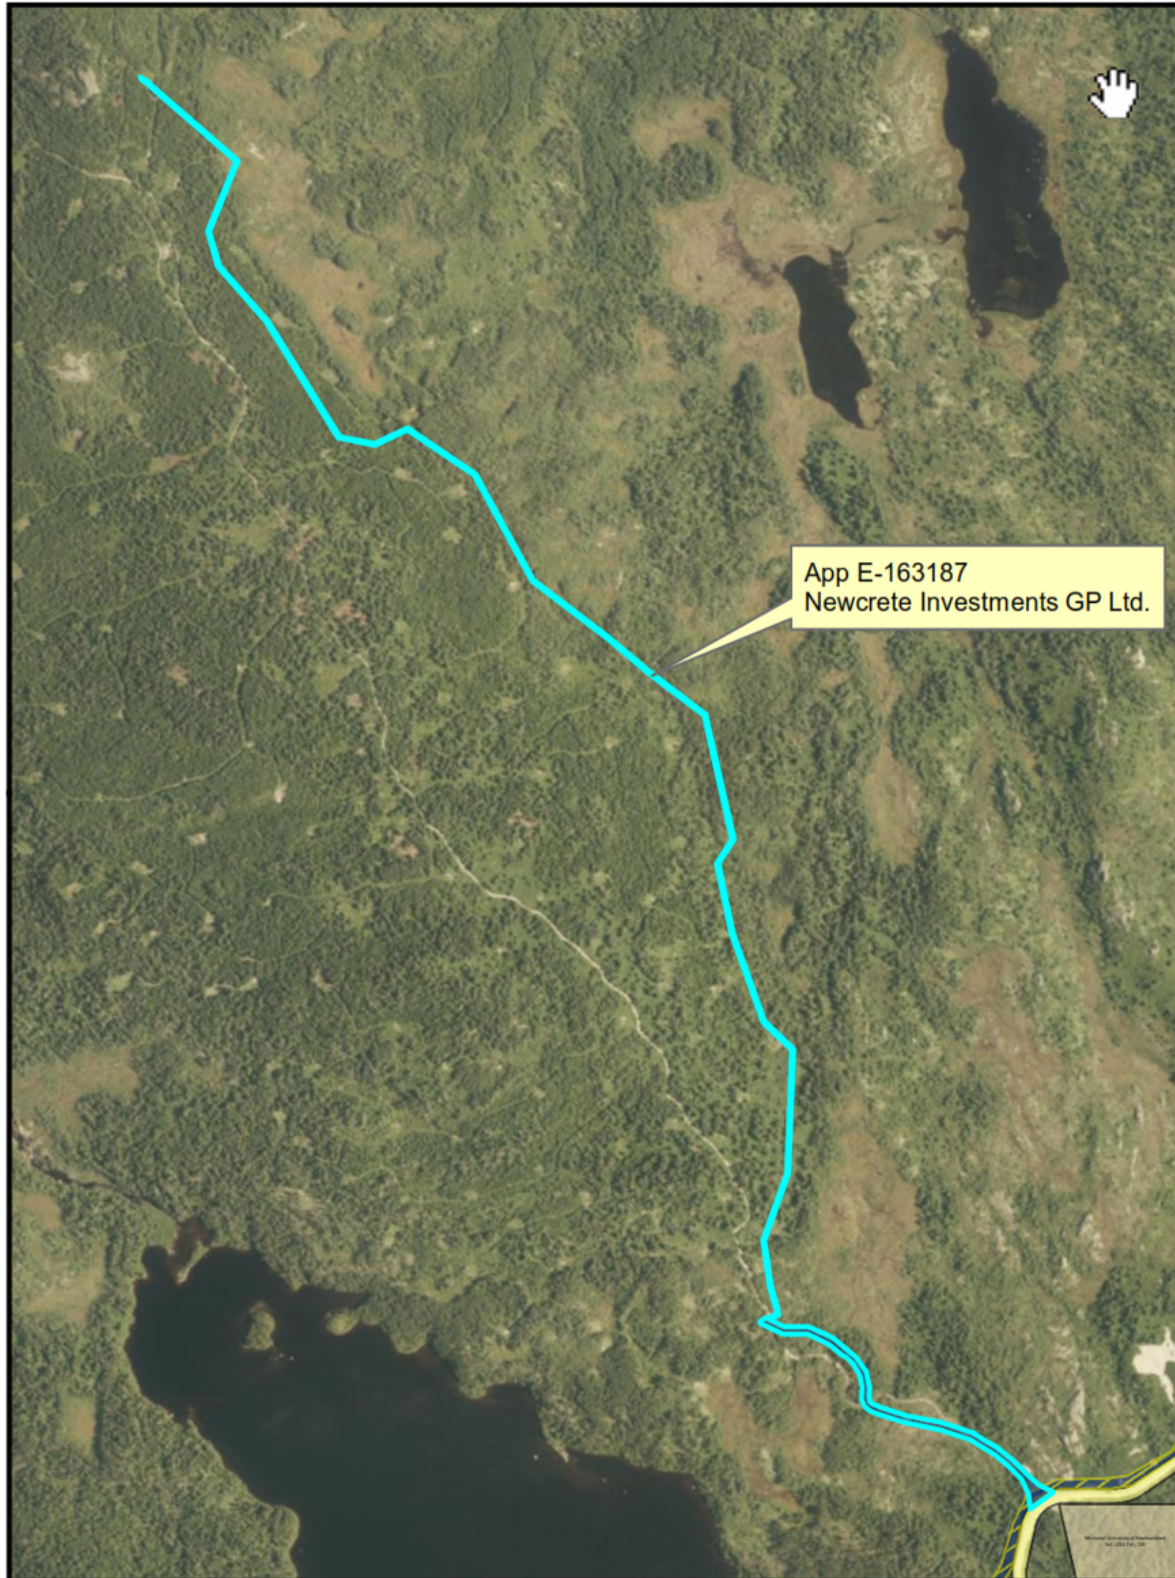

Department of Fisheries, Forestry and Agriculture Crown Lands Division

NOTE TO USERS

The information on this map was compiled from land surveys registered in the Crown Lands Registry.

Since the Registry does not contain information on all land ownership within the Province, the information depicted cannot be considered complete.

The boundary lines shown are intended to be used as an index to land titles issued by the Crown. The accuracy of the plot is not sufficient for measurement purposes and does not guarantee title.

Users finding any errors or omissions on this map sheet are asked to contact the Crown Lands Inquiries Line by telephone at 1-833-891-3249 or by email at CrownLandsInfo@gov.nl.ca.

0 95 190 380 570 760 Meters

Scale 1:10,000
Compiled on June 12, 2024