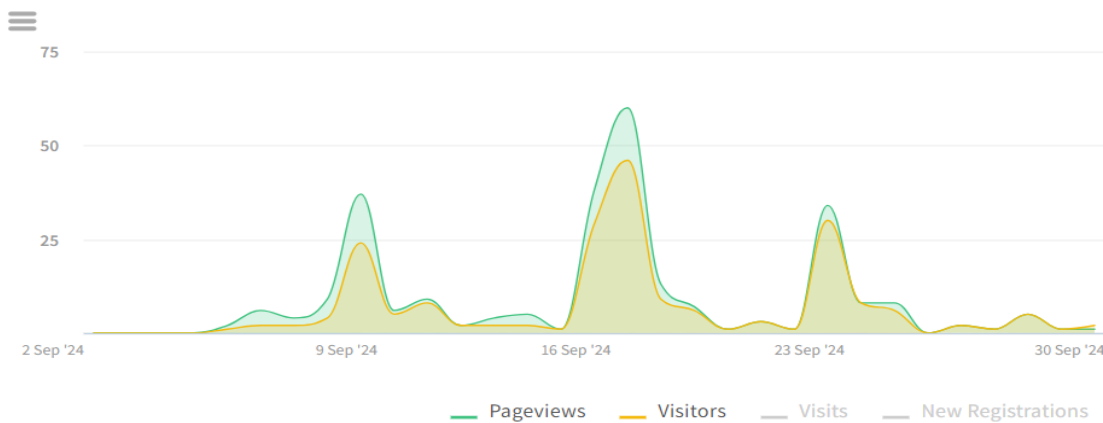

Planning St. John's

EngageStJohns.ca Report

Danny Drive

Visitors Summary

City Of St John's from 01 Sep'24 to 01 Oct'24

DAILY MONTHLY

Highlights

TOTAL VISITS	MAX VISITORS PER DAY	NEW REGISTRATIONS
212	46	0
ENGAGED VISITORS	INFORMED VISITORS	AWARE VISITORS
0	20	194

Types of visitors:

- Total visits: unique sessions (may be the same person visiting multiple times)
- Aware: visited at least one page
- Informed: has taken the "next step" from being aware and clicked on something
- Engaged: has contributed to a tool (comment or question)