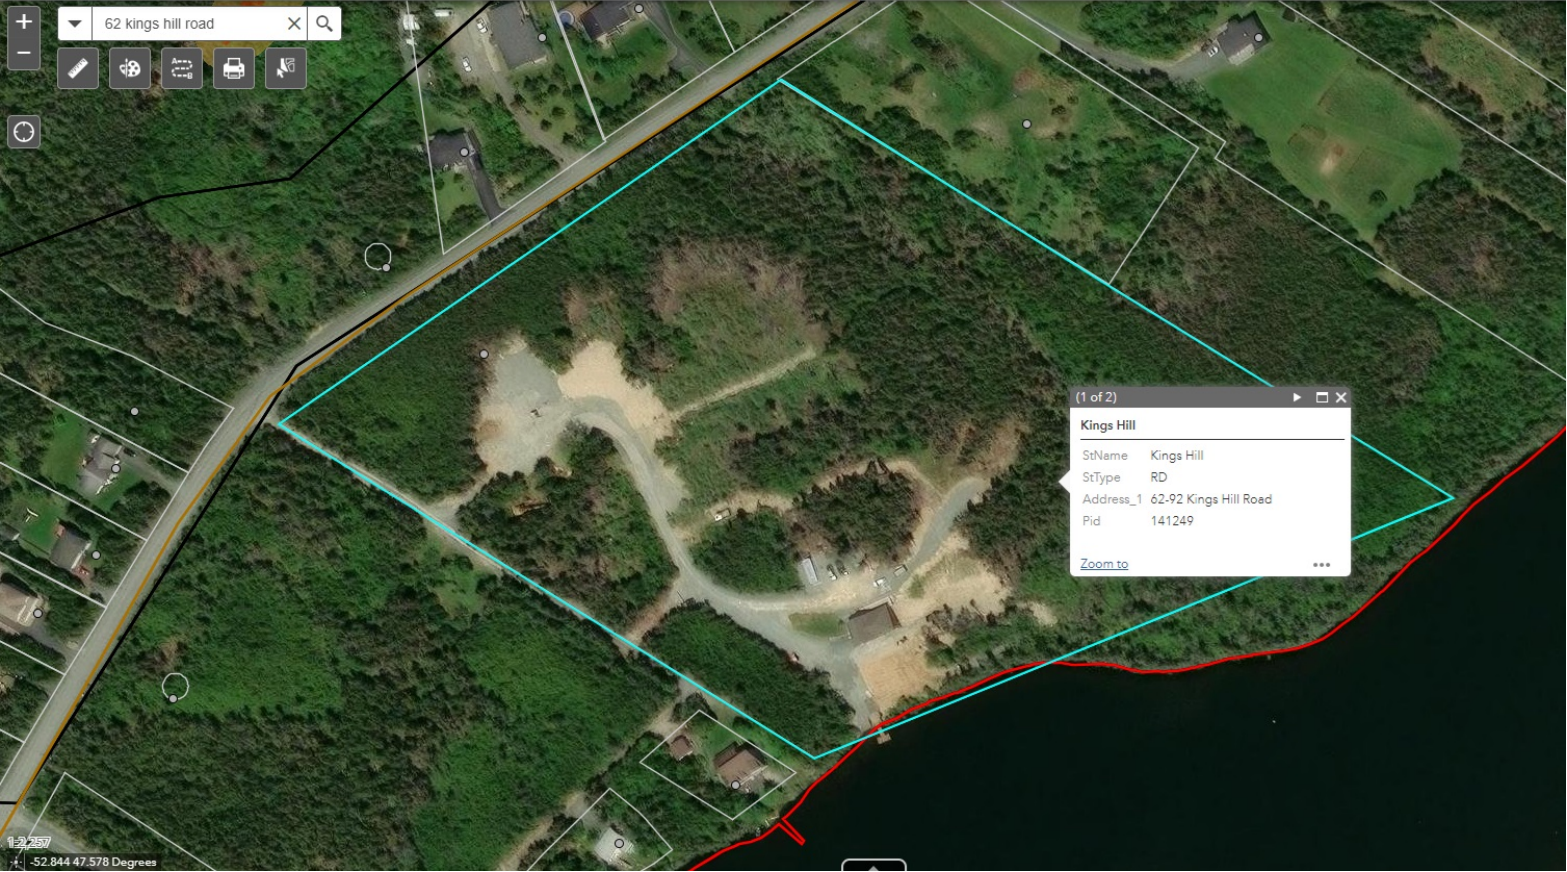

62 kings hill road

+

-

🔍

🗺️

🖨️

📱

🔄

(1 of 2)

**Kings Hill**

StName Kings Hill

StType RD

Address\_1 62-92 Kings Hill Road

Pid 141249

[Zoom to](#) ...

1-2-257

52.844 47.578 Degrees